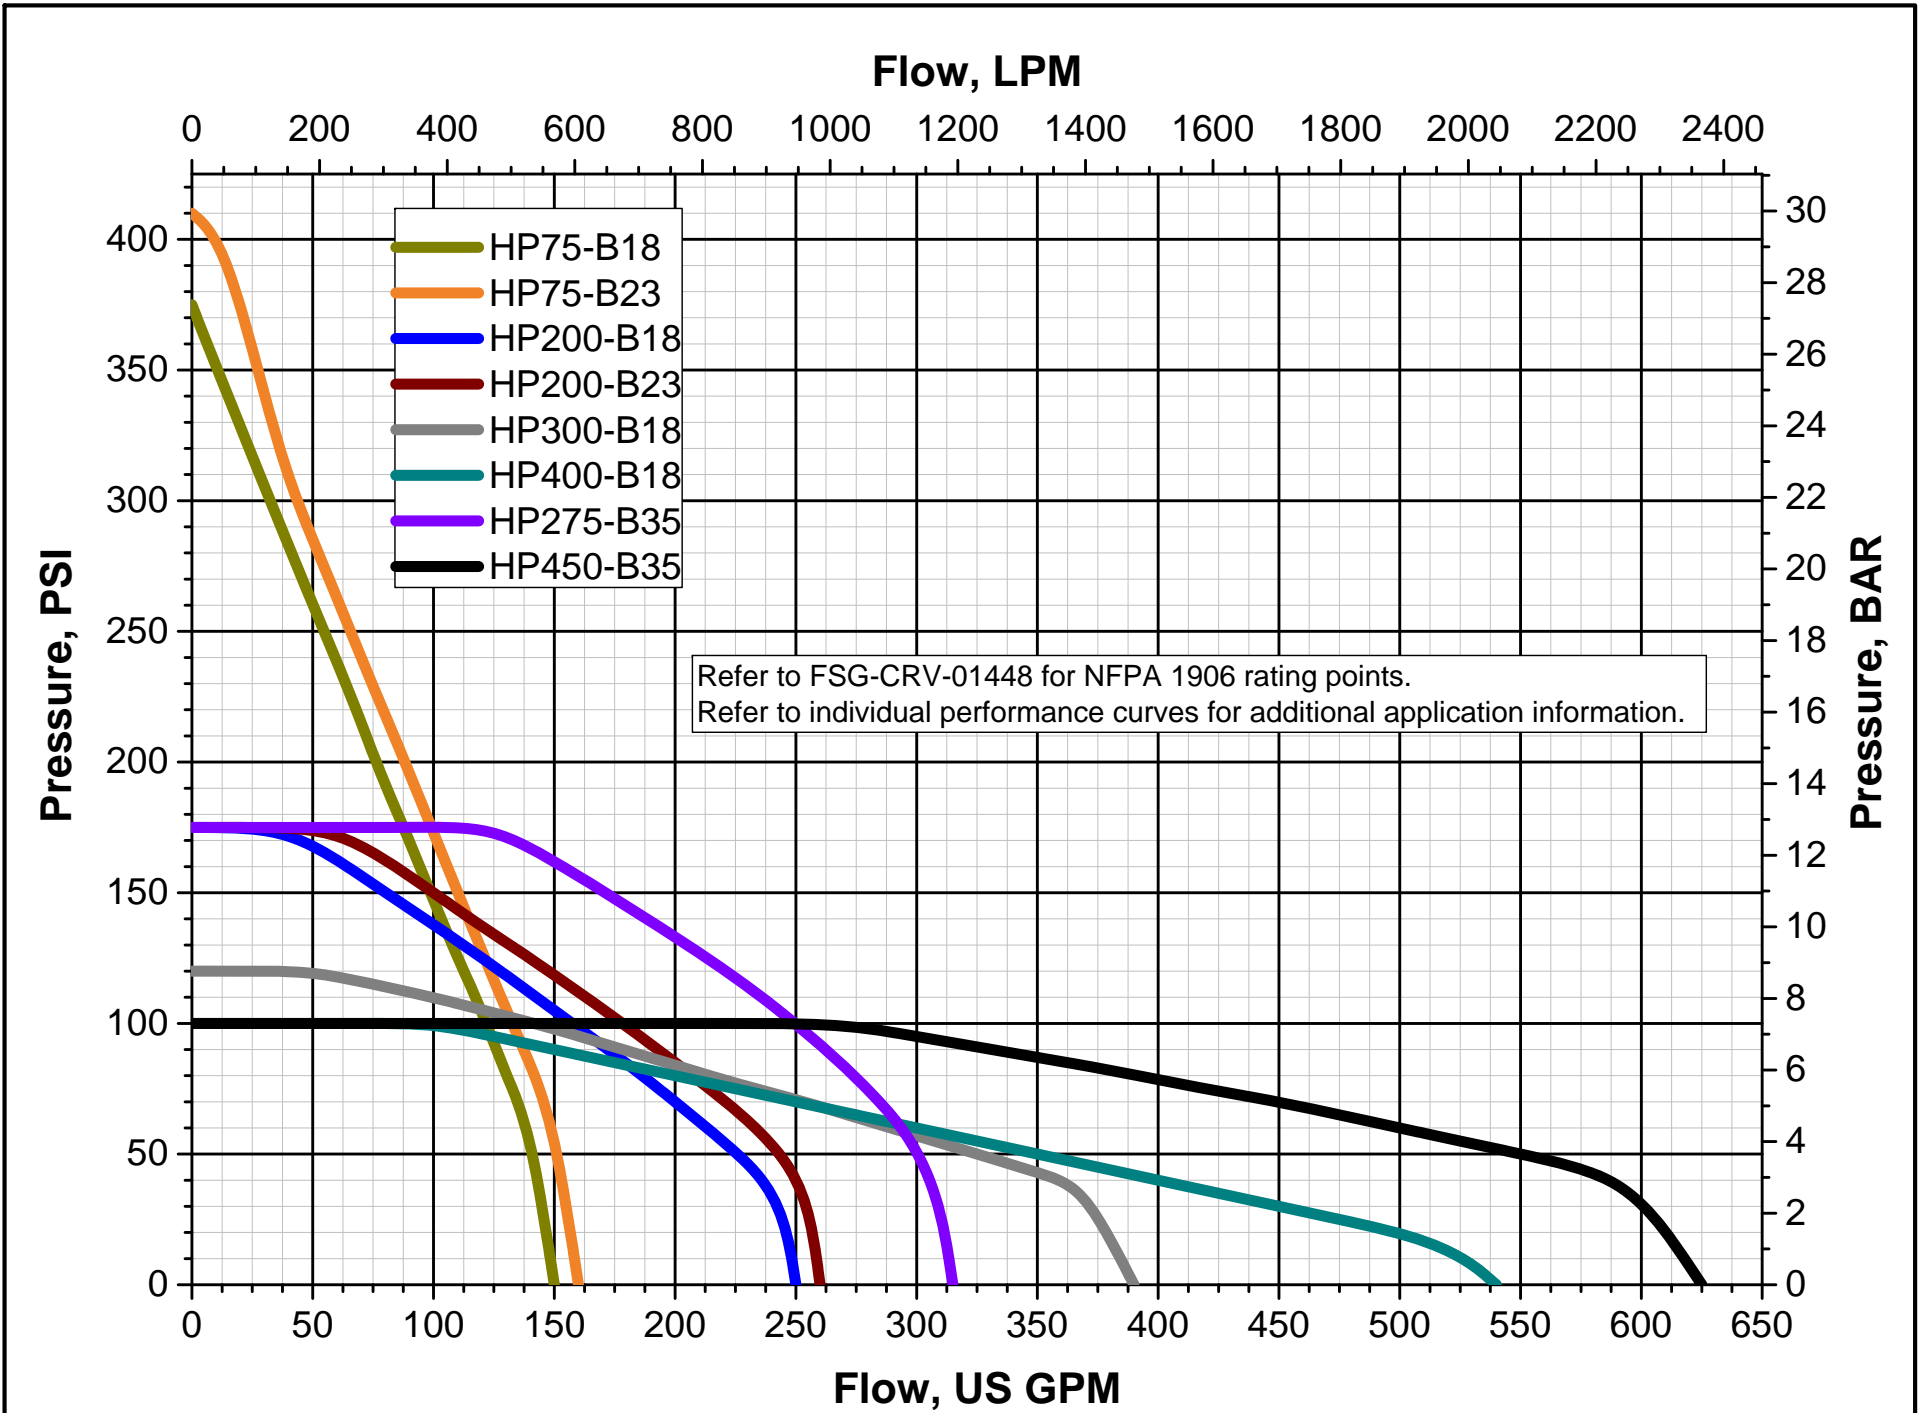

# PowerFlow HP Gasoline Pump Performance Range

FSG-CRV-01440 Rev B, 09AUG2017, JRP (ECN CFL4162)