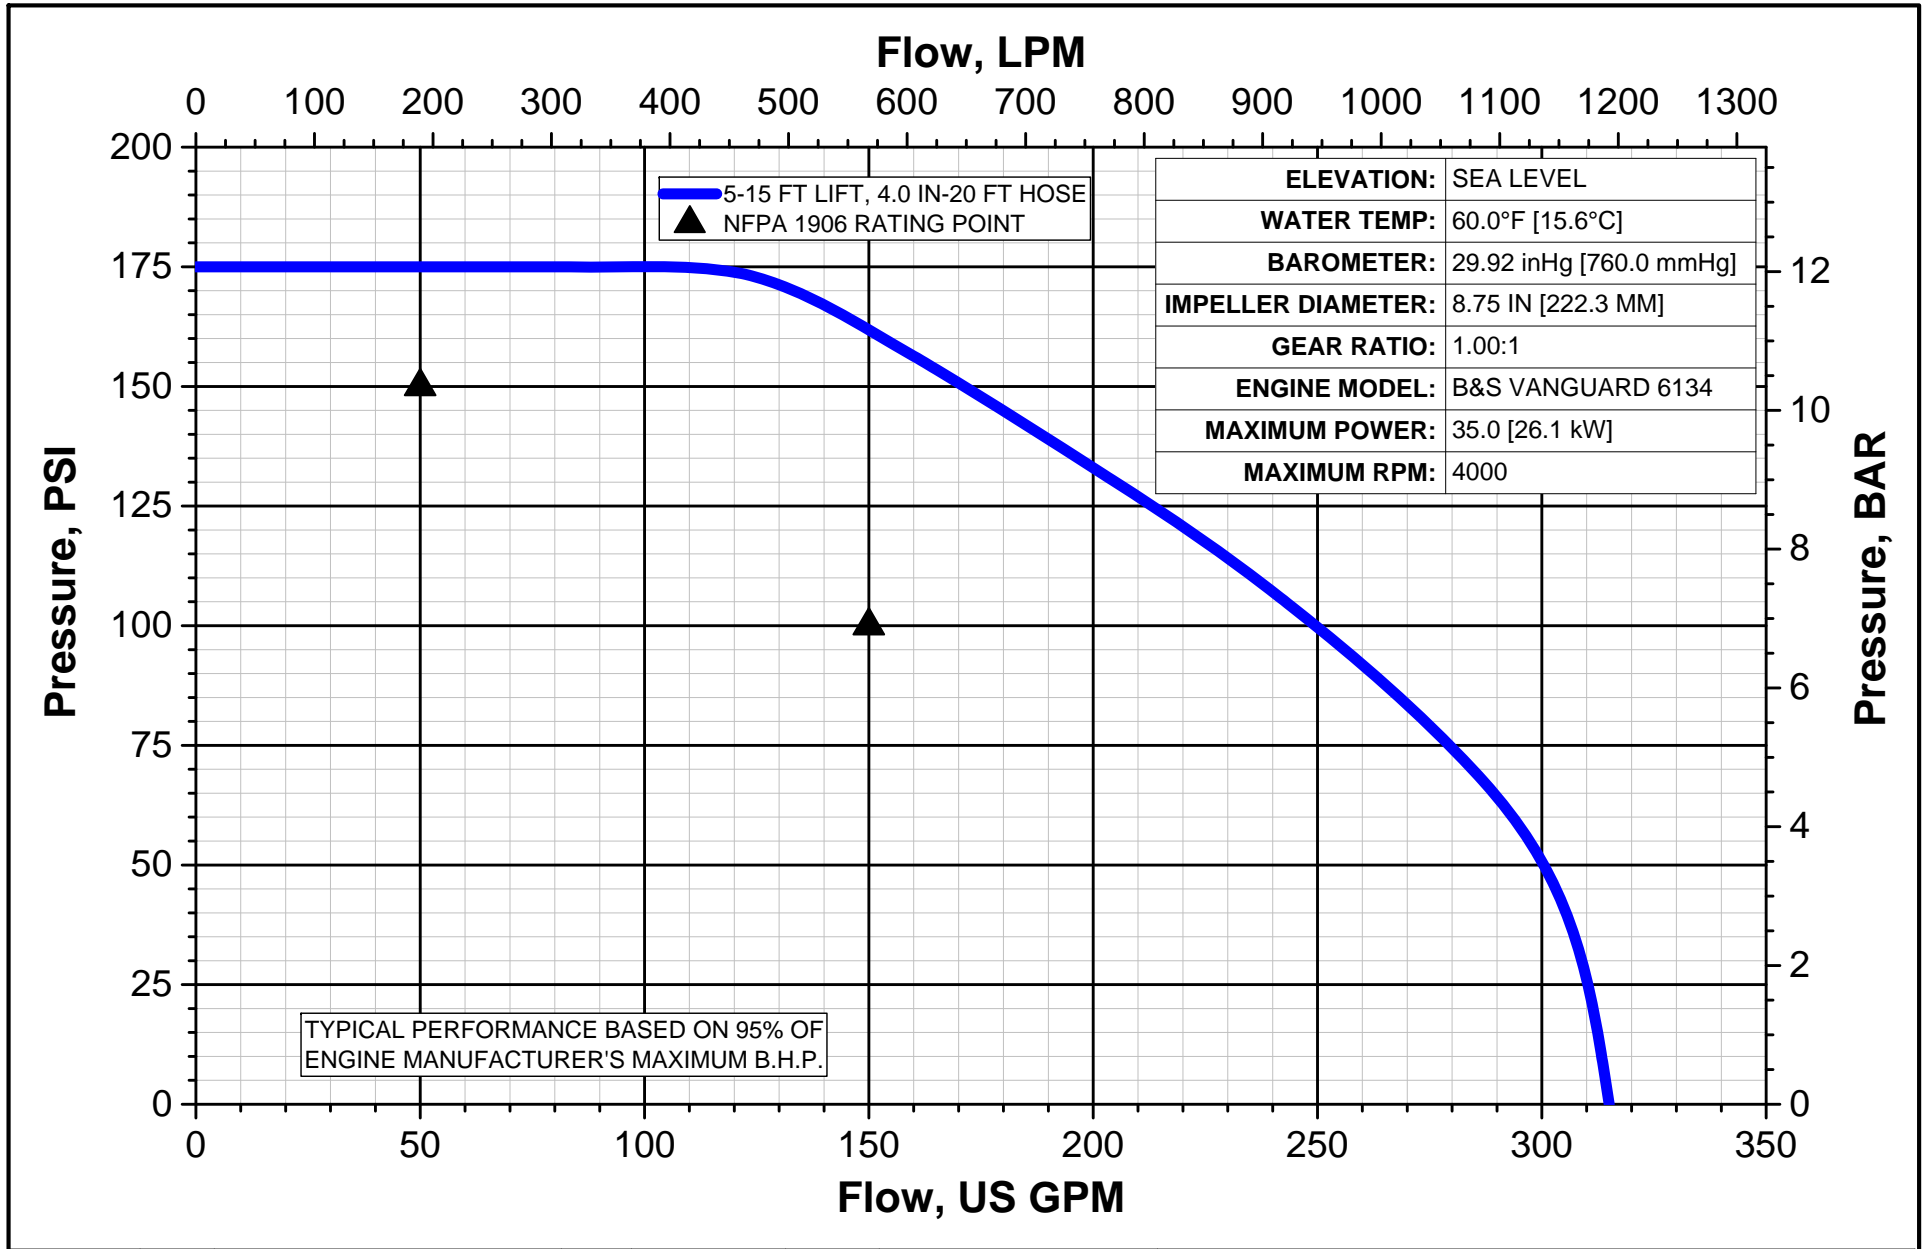

PowerFlow HP275-B35 Pump Performance

ECN	REV	CHANGED FROM	BY	DATE	APVD						
CFL3568	A	RELEASE FOR DOCUMENTATION	JRP	10DEC2015	GC	   	DRAWN	JRP	SIZE	DRAWING NUMBER	REV
--	--	--	--	--	--		APPROVED	GC	A	FSG-CRV-01459	A
							DATE	10DEC2015	SCALE 1:1		