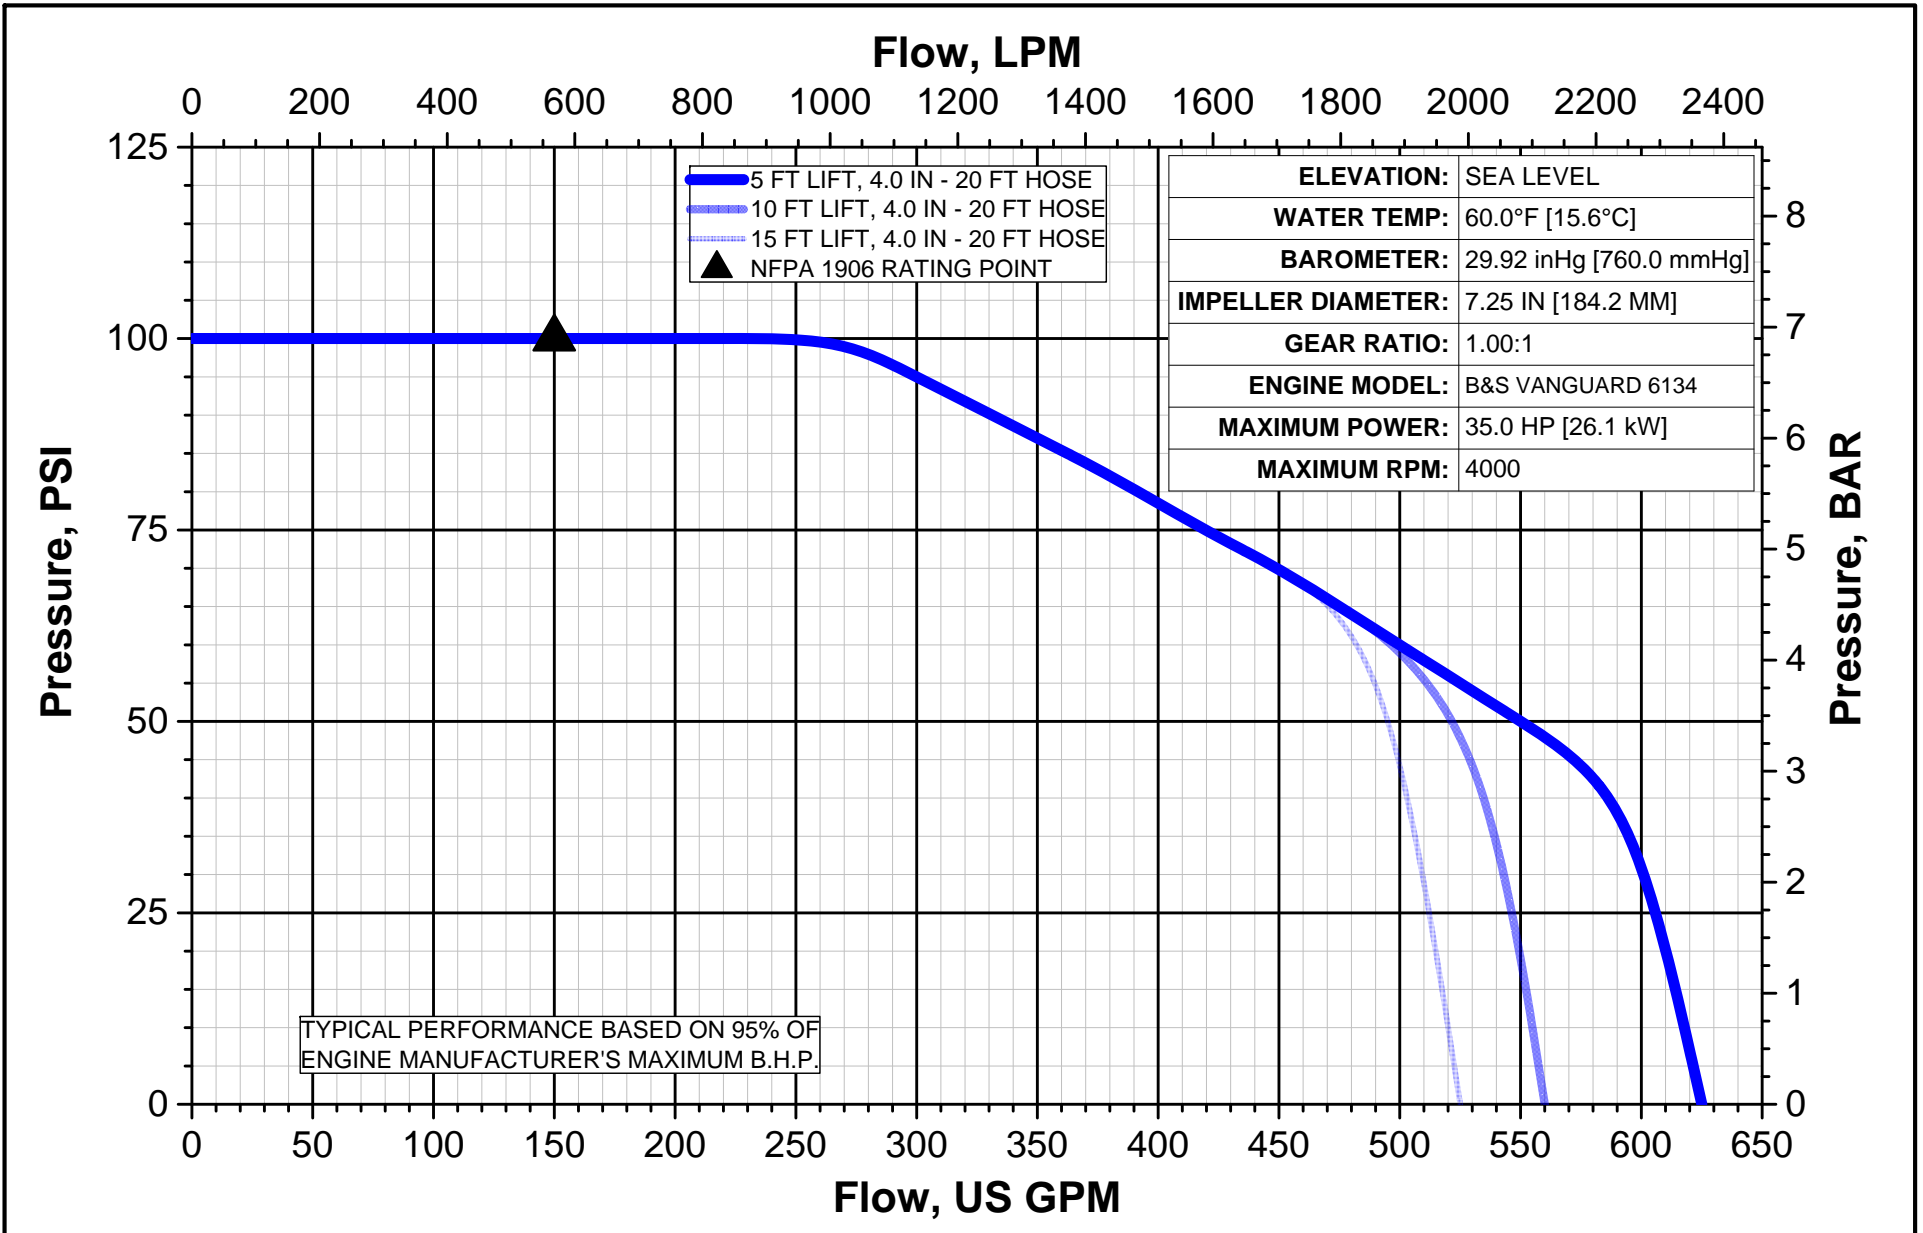

PowerFlow HP450-B35 Pump Performance

ECN	REV	CHANGED FROM	BY	DATE	APVD	IDEX FIRE SUPPRESSION GROUP		HALE GODIVA Class 1			
CFL3569	A	RELEASE FOR DOCUMENTATION	JRP	08JAN2016	GC	COPYRIGHT © Not to be reproduced or used to make other drawings or machinery.		DRAWN: JRP APPROVED: GC DATE: 08JAN2016	SIZE: A SCALE: 1:1	DRAWING NUMBER: FSG-CRV-01460	REV: A SHEET 1 OF 1
--	--	--	--	--	--						